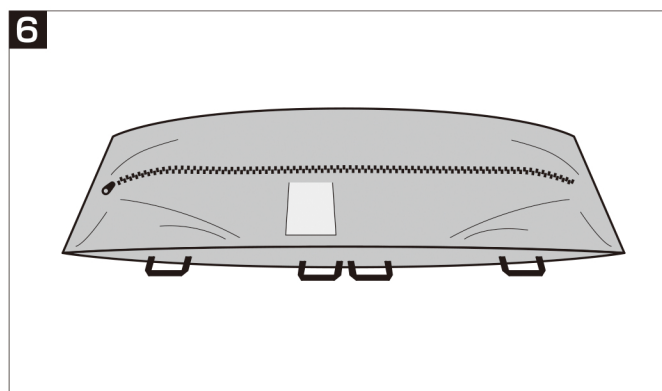

Ceremo Outer Bag Instructions

Open the outer bag zipper side up and open fully.

With the zipper fully open, place the Ceremo inner bag inside.

**Place the body inside the inner bag.
For inner bag instructions, please refer to the
Ceremo Inner Bag Instructions sheet.**

Slide the inner bag fully into the outer bag.

Completely close the zipper.

Transport the body using the attached 8 handles.

Caution

**Do not store the body near sharp or protrusive objects.
Do not drag or otherwise scratch or puncture the bag, as it may cause damage.
Should the sliders come off, please see Ceremo Inner bag Instructions.
If the bag is properly sealed, not having the sliders will not affect performance.**