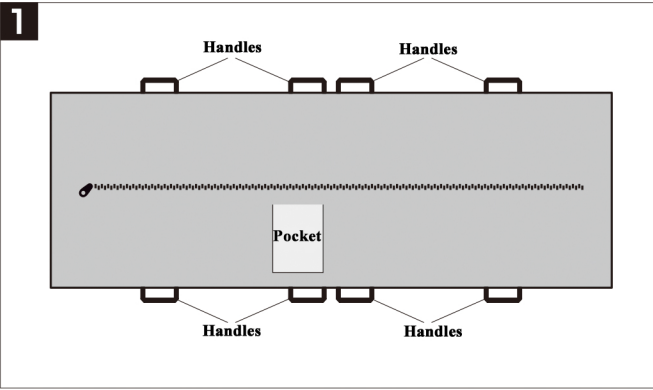

Ceremo Outer Bag Instructions

Open the outer bag zipper side up and open fully.

With the zipper fully open, place the Ceremo inner bag inside.

**Place the body inside the inner bag.
For inner bag instructions, please refer to the
Ceremo Inner Bag Instructions sheet.**

Slide the inner bag fully into the outer bag.

Completely close the zipper.

Transport the body using the attached 8 handles.

Caution

**Do not store the body near sharp or protrusive objects.
Do not drag or otherwise scratch or puncture the bag, as it may cause damage.
Should the sliders come off, please see Ceremo Inner bag Instructions.
If the bag is properly sealed, not having the sliders will not affect performance.**