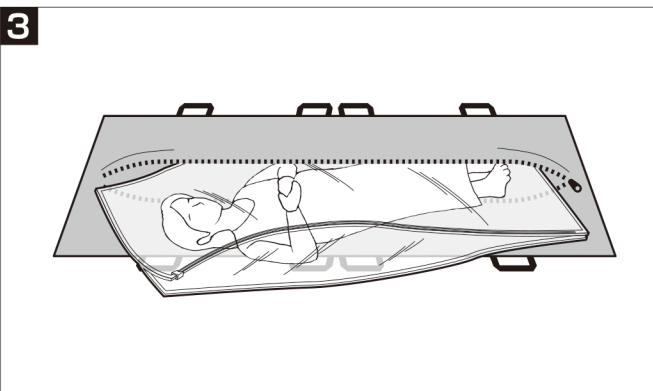

Ceremo Outer Bag Instructions

Open the outer bag zipper side up and open fully.

With the zipper fully open, place the Ceremo inner bag inside.

**Place the body inside the inner bag.
For inner bag instructions, please refer to the
Ceremo Inner Bag Instructions sheet.**

Slide the inner bag fully into the outer bag.

Completely close the zipper.

Transport the body using the attached 8 handles.

Caution

**Do not store the body near sharp or protrusive objects.
Do not drag or otherwise scratch or puncture the bag, as it may cause damage.
Should the sliders come off, please see Ceremo Inner bag Instructions.
If the bag is properly sealed, not having the sliders will not affect performance.**