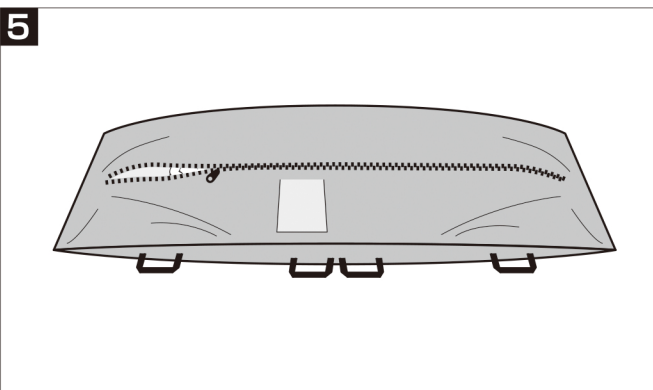

Ceremo Outer Bag Instructions

Open the outer bag zipper side up and open fully.

With the zipper fully open, place the Ceremo inner bag inside.

**Place the body inside the inner bag.
For inner bag instructions, please refer to the
Ceremo Inner Bag Instructions sheet.**

Slide the inner bag fully into the outer bag.

Completely close the zipper.

Transport the body using the attached 8 handles.

Caution

**Do not store the body near sharp or protrusive objects.
Do not drag or otherwise scratch or puncture the bag, as it may cause damage.
Should the sliders come off, please see Ceremo Inner bag Instructions.
If the bag is properly sealed, not having the sliders will not affect performance.**