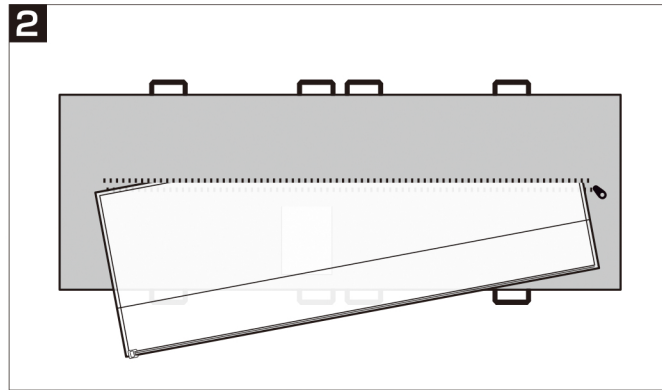

Ceremo Outer Bag Instructions

Open the outer bag zipper side up and open fully.

With the zipper fully open, place the Ceremo inner bag inside.

**Place the body inside the inner bag.
For inner bag instructions, please refer to the
Ceremo Inner Bag Instructions sheet.**

Slide the inner bag fully into the outer bag.

Completely close the zipper.

Transport the body using the attached 8 handles.

Caution

**Do not store the body near sharp or protrusive objects.
Do not drag or otherwise scratch or puncture the bag, as it may cause damage.
Should the sliders come off, please see Ceremo Inner bag Instructions.
If the bag is properly sealed, not having the sliders will not affect performance.**