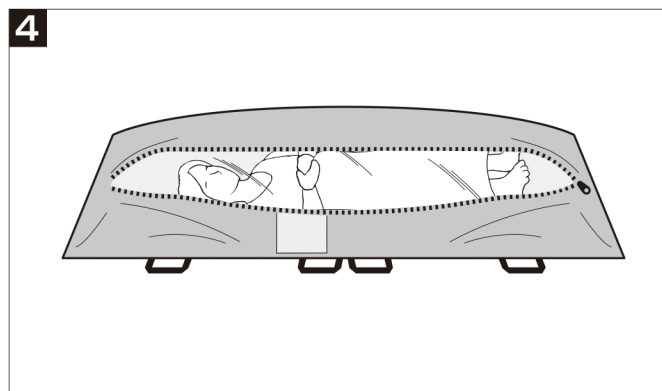

Ceremo Outer Bag Instructions

Open the outer bag zipper side up and open fully.

With the zipper fully open, place the Ceremo inner bag inside.

**Place the body inside the inner bag.
For inner bag instructions, please refer to the
Ceremo Inner Bag Instructions sheet.**

Slide the inner bag fully into the outer bag.

Completely close the zipper.

Transport the body using the attached 8 handles.

Caution

**Do not store the body near sharp or protrusive objects.
Do not drag or otherwise scratch or puncture the bag, as it may cause damage.
Should the sliders come off, please see Ceremo Inner bag Instructions.
If the bag is properly sealed, not having the sliders will not affect performance.**